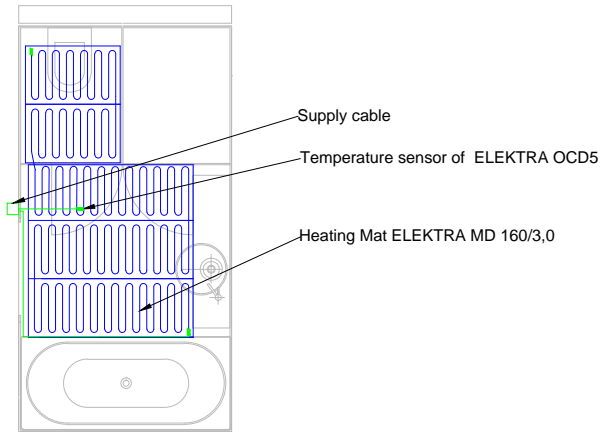

Heating Mats MD - 100W/m ²		
Type/Surf. [m ²]	Power [W]	Dimensions [mxm]
MD 100/1,0	100	0,5x2,0
MD 100/1,5	150	0,5x3,0
MD 100/2,0	200	0,5x4,0
MD 100/2,5	250	0,5x5,0
MD 100/3,0	300	0,5x6,0
MD 100/3,5	350	0,5x7,0
MD 100/4,0	400	0,5x8,0
MD 100/4,5	450	0,5x9,0
MD 100/5,0	500	0,5x10,0
MD 100/6,0	600	0,5x12,0
MD 100/8,0	800	0,5x16,0
MD 100/10,0	1000	0,5x20,0
MD 100/12,0	1200	0,5x24,0

Heating Mats MD - 160W/m²

Type/Surf. [m ²]	Power [W]	Dimensions [mxn]
MD 160/0,5	80	0,5x1,0
MD 160/1,0	160	0,5x2,0
MD 160/1,5	240	0,5x3,0
MD 160/2,0	320	0,5x4,0
MD 160/2,5	400	0,5x5,0
MD 160/3,0	480	0,5x6,0
MD 160/3,5	560	0,5x7,0
MD 160/4,0	640	0,5x8,0
MD 160/5,0	800	0,5x10,0
MD 160/6,0	960	0,5x12,0
MD 160/7,0	1120	0,5x14,0
MD 160/8,0	1280	0,5x16,0
MD 160/9,0	1440	0,5x18,0
MD 160/10,0	1600	0,5x20,0