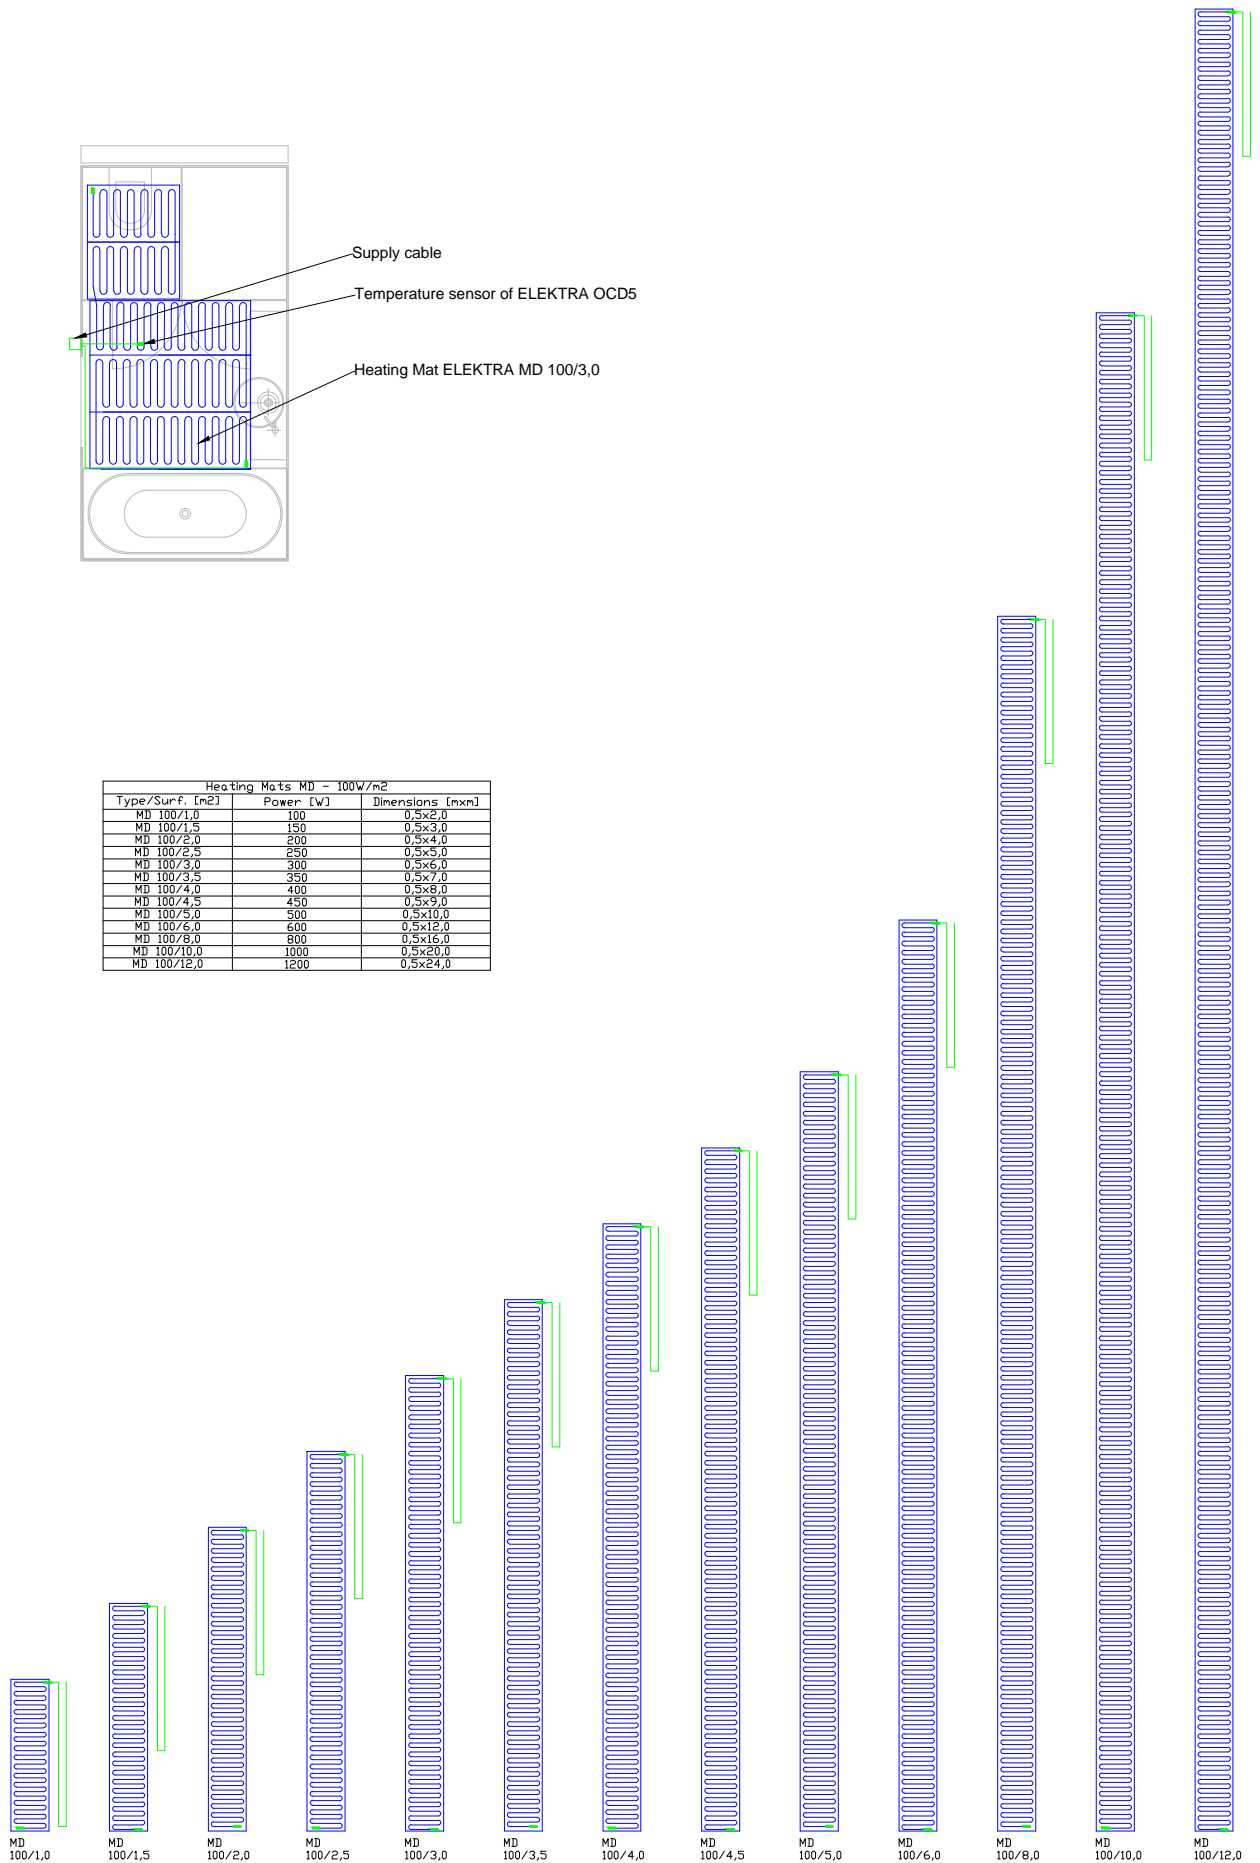

Heating Mats MD - 100W/m ²		
Type/Surf. [m ²]	Power [W]	Dimensions [mxm]
MD 100/1,0	100	0,5x2,0
MD 100/1,5	150	0,5x3,0
MD 100/2,0	200	0,5x4,0
MD 100/2,5	250	0,5x5,0
MD 100/3,0	300	0,5x6,0
MD 100/3,5	350	0,5x7,0
MD 100/4,0	400	0,5x8,0
MD 100/4,5	450	0,5x9,0
MD 100/5,0	500	0,5x10,0
MD 100/6,0	600	0,5x12,0
MD 100/8,0	800	0,5x16,0
MD 100/10,0	1000	0,5x20,0
MD 100/12,0	1200	0,5x24,0

Heating Mats MD - 160W/m²

Type/Surf. [m ²]	Power [W]	Dimensions [mxn]
MD 160/0,5	80	0,5x1,0
MD 160/1,0	160	0,5x2,0
MD 160/1,5	240	0,5x3,0
MD 160/2,0	320	0,5x4,0
MD 160/2,5	400	0,5x5,0
MD 160/3,0	480	0,5x6,0
MD 160/3,5	560	0,5x7,0
MD 160/4,0	640	0,5x8,0
MD 160/5,0	800	0,5x10,0
MD 160/6,0	960	0,5x12,0
MD 160/7,0	1120	0,5x14,0
MD 160/8,0	1280	0,5x16,0
MD 160/9,0	1440	0,5x18,0
MD 160/10,0	1600	0,5x20,0